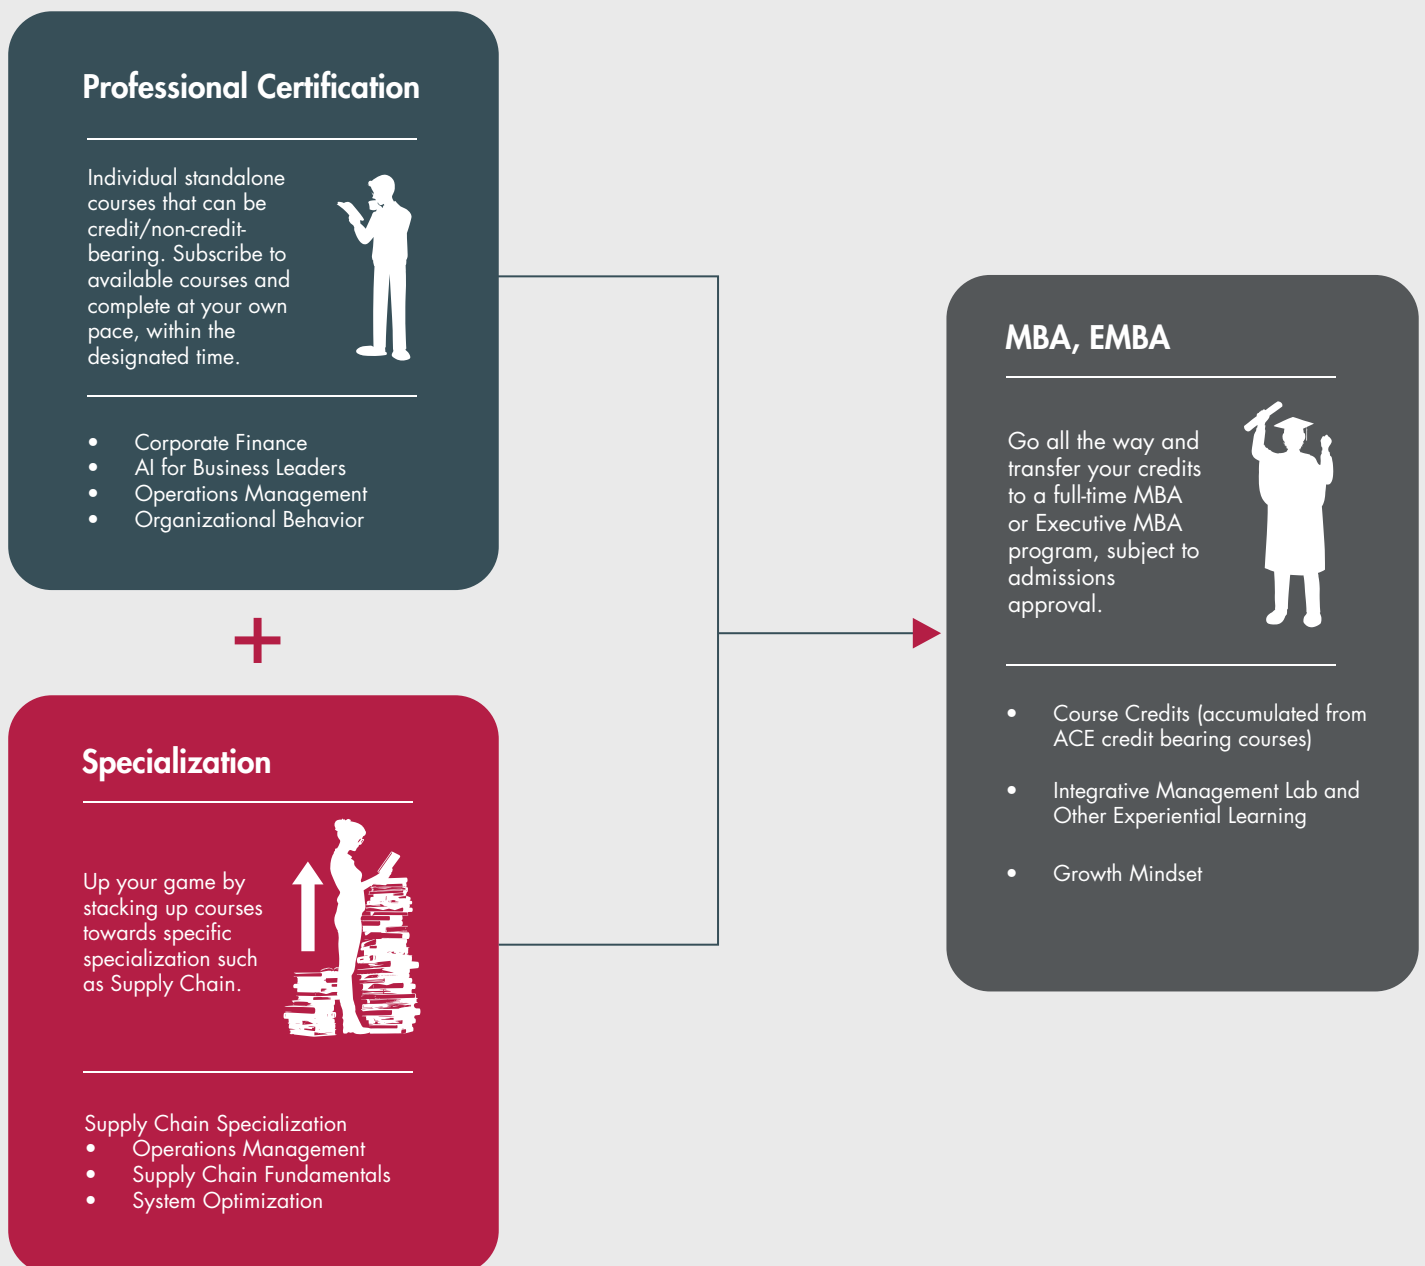

Modular, Progressive Structure

1. Stand-alone Professional Certification courses

Short, focused courses geared towards trending skills and new areas of knowledge.

2. Specialization

Standalone courses can be stacked to form specialization.

3. Stackable to Degrees

Professional Certifications and specialization can be combined to gain eligibility to apply for comprehensive qualifications, culminating in a Master's degree.

PEDAGOGICAL APPROACH

ACE employs cutting-edge pedagogy that emphasizes authentic and durable learning.

1. Real-world case studies: Apply your thinking to real situations and events.
2. Games and simulations: Hone your skills with exercises that make you think.
3. Projects: Apply your skills to a new open-ended problem.

CREDENTIALS

Upon completion of ACE programs, learners receive digital credentials that validate their skills and knowledge.

COURSE DESIGN

ACE JOURNEYS

ACE ASB

AGILE CONTINUOUS EDUCATION

ACE is designed for those who are bold and eager to rise to the occasion and ready to embrace the future of education. Its flexible, modular, and stackable approach ensures that learners can continuously adapt to the ever-changing demands of the modern world, making it essential to lifelong learning and professional development.